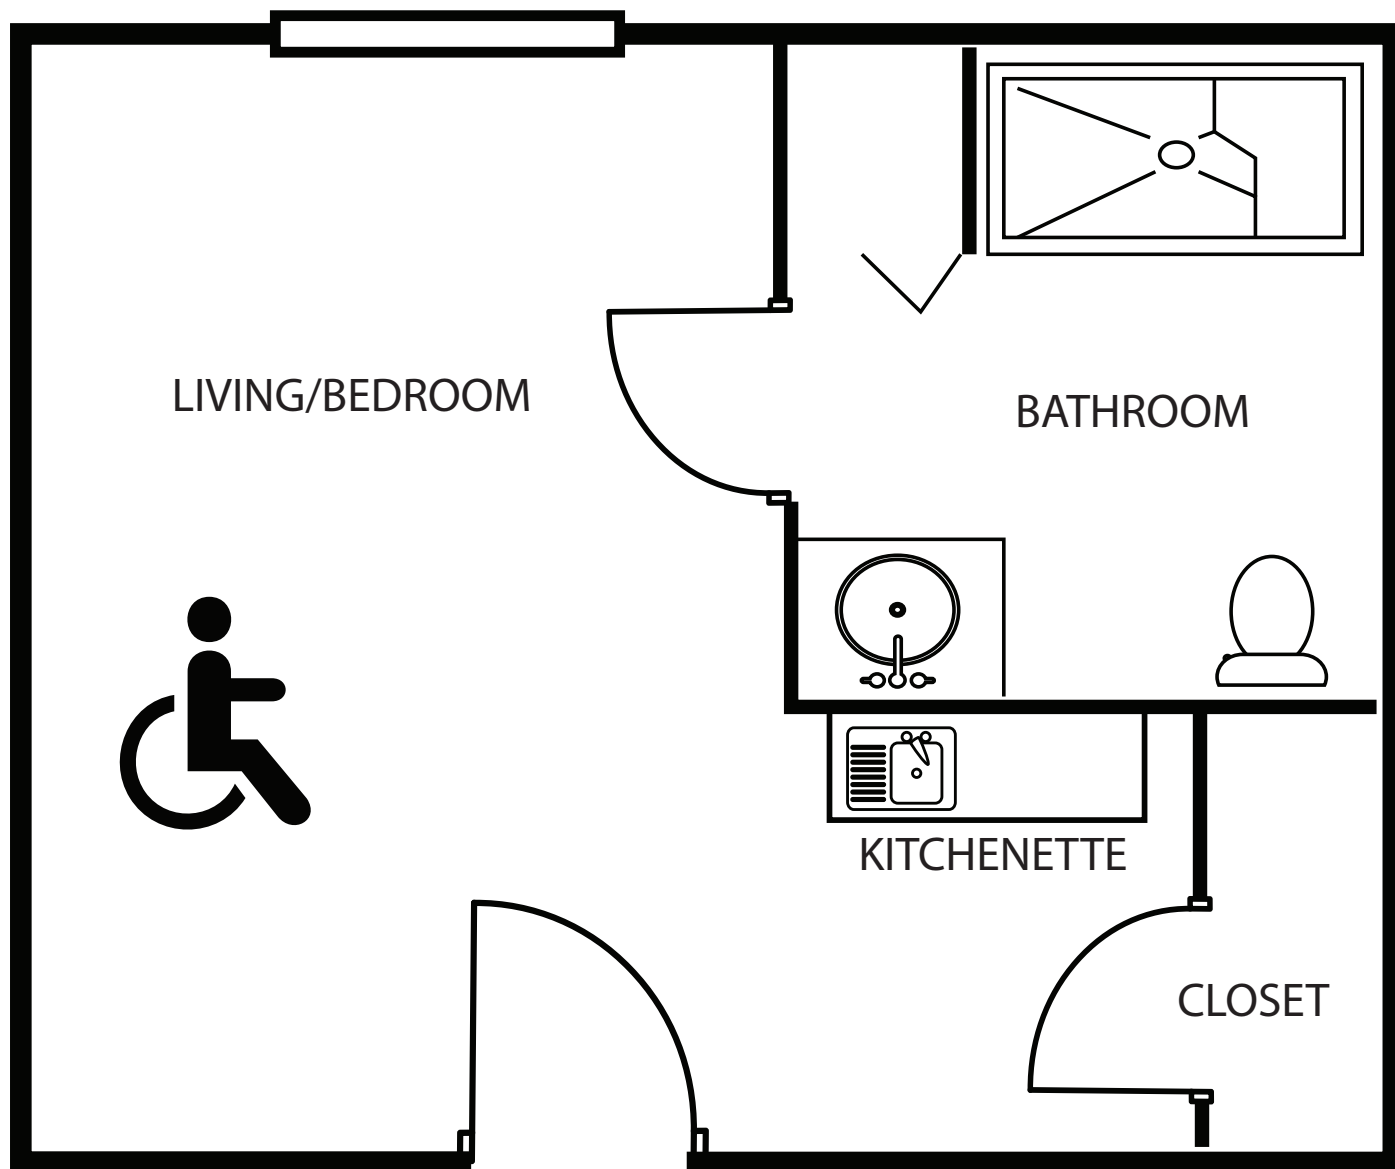

Westminster Place
Efficiency-Handicapped
230 - 305 Square Feet

Plans are a general representation of the units shown. Details and dimensions may vary.