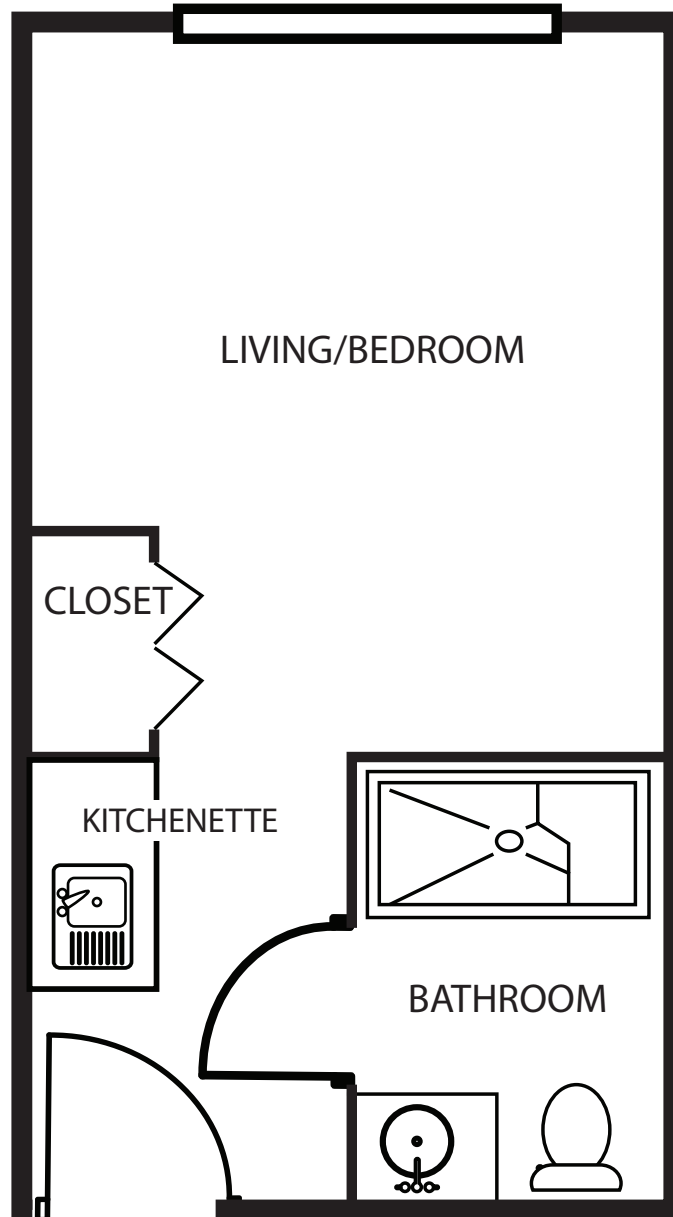

Westminster Place  
Efficiency  
230 - 305 Square Feet

Plans are a general representation of the units shown. Details and dimensions may vary.