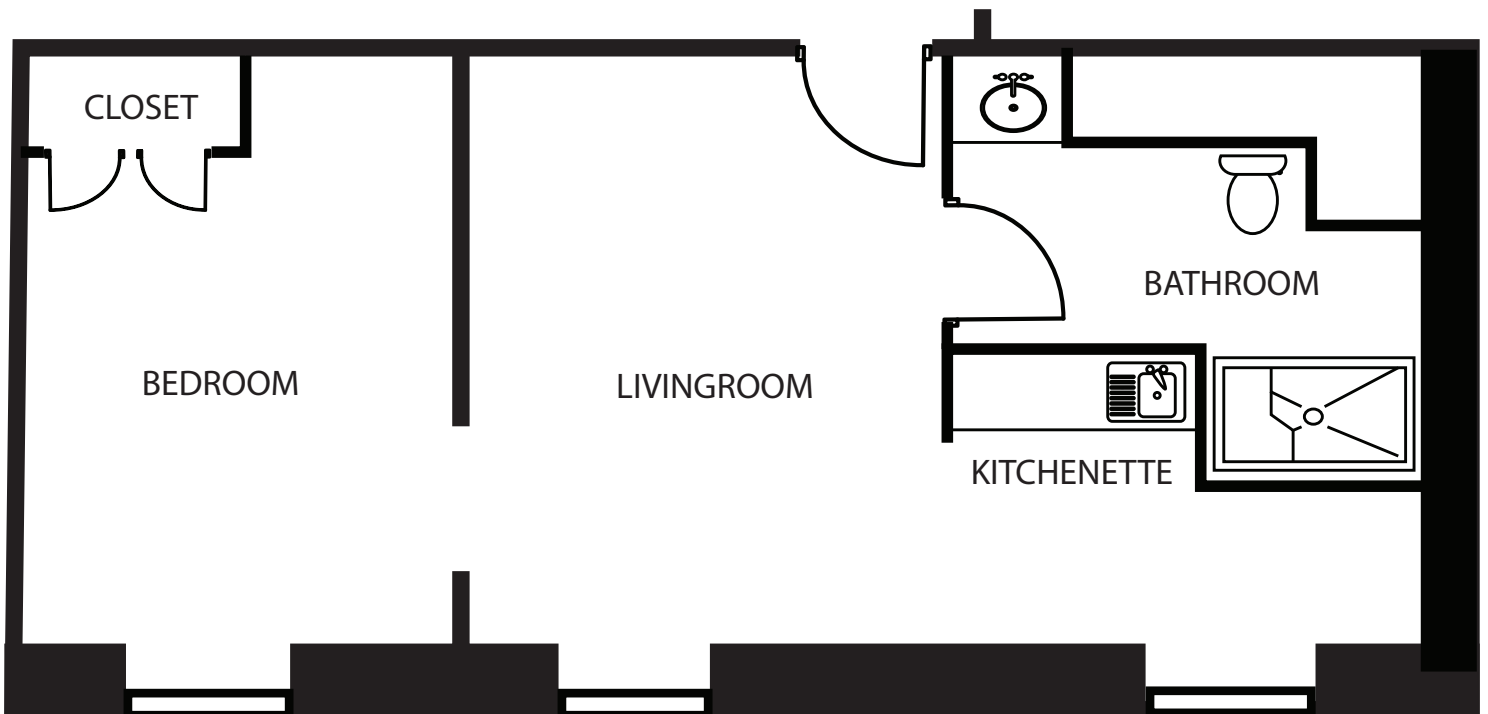

Westminster Place
One Bedroom Deluxe
450- 580 Square Feet

Plans are a general representation of the units shown. Details and dimensions may vary.