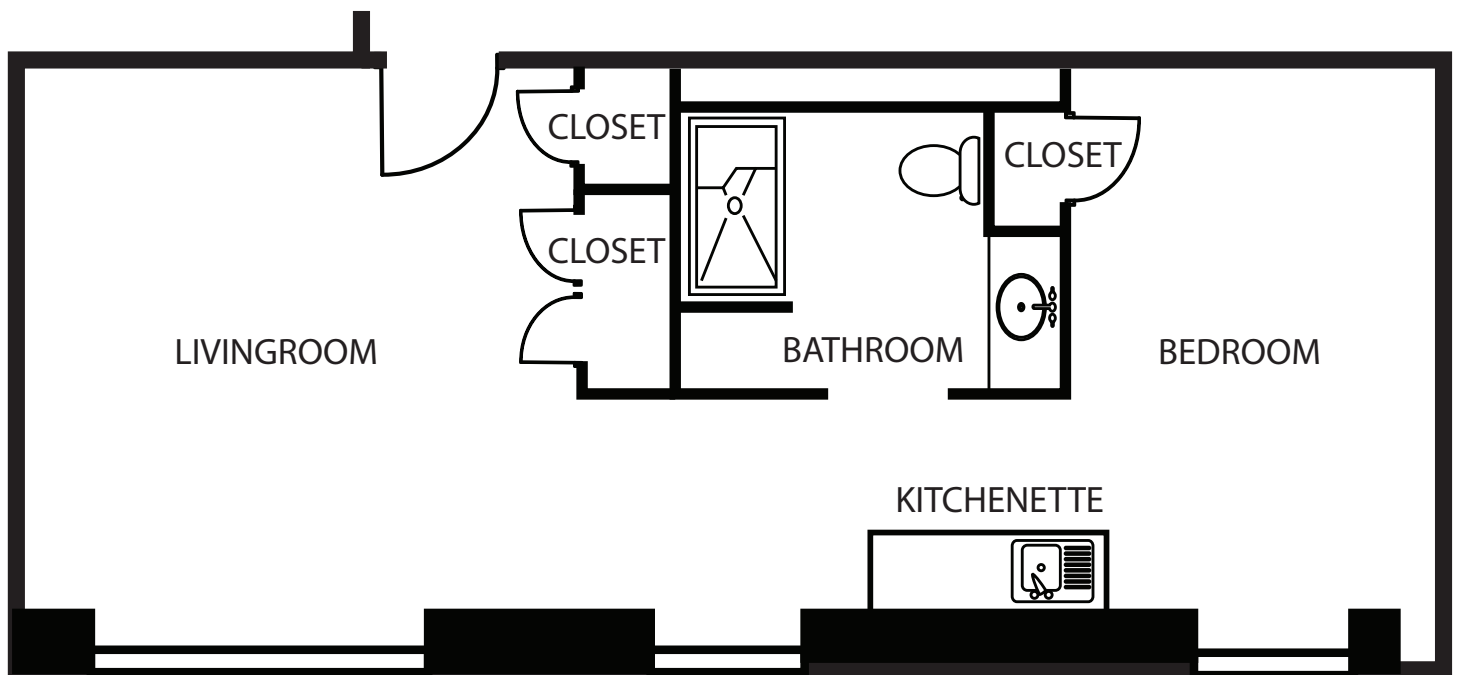

Westminster Place
One Bedroom Deluxe
450- 580 Square Feet

Plans are a general representation of the units shown. Details and dimensions may vary.