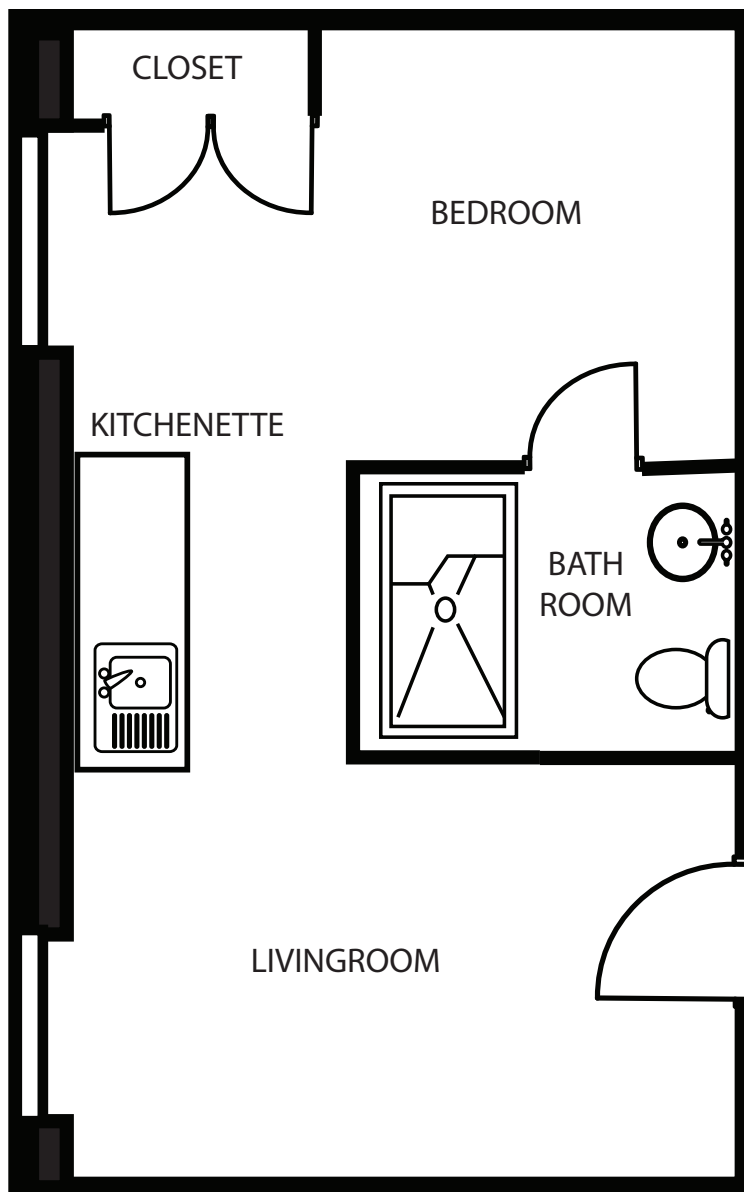

Westminster Place
One Bedroom
360 - 440 Square Feet

Plans are a general representation of the units shown. Details and dimensions may vary.