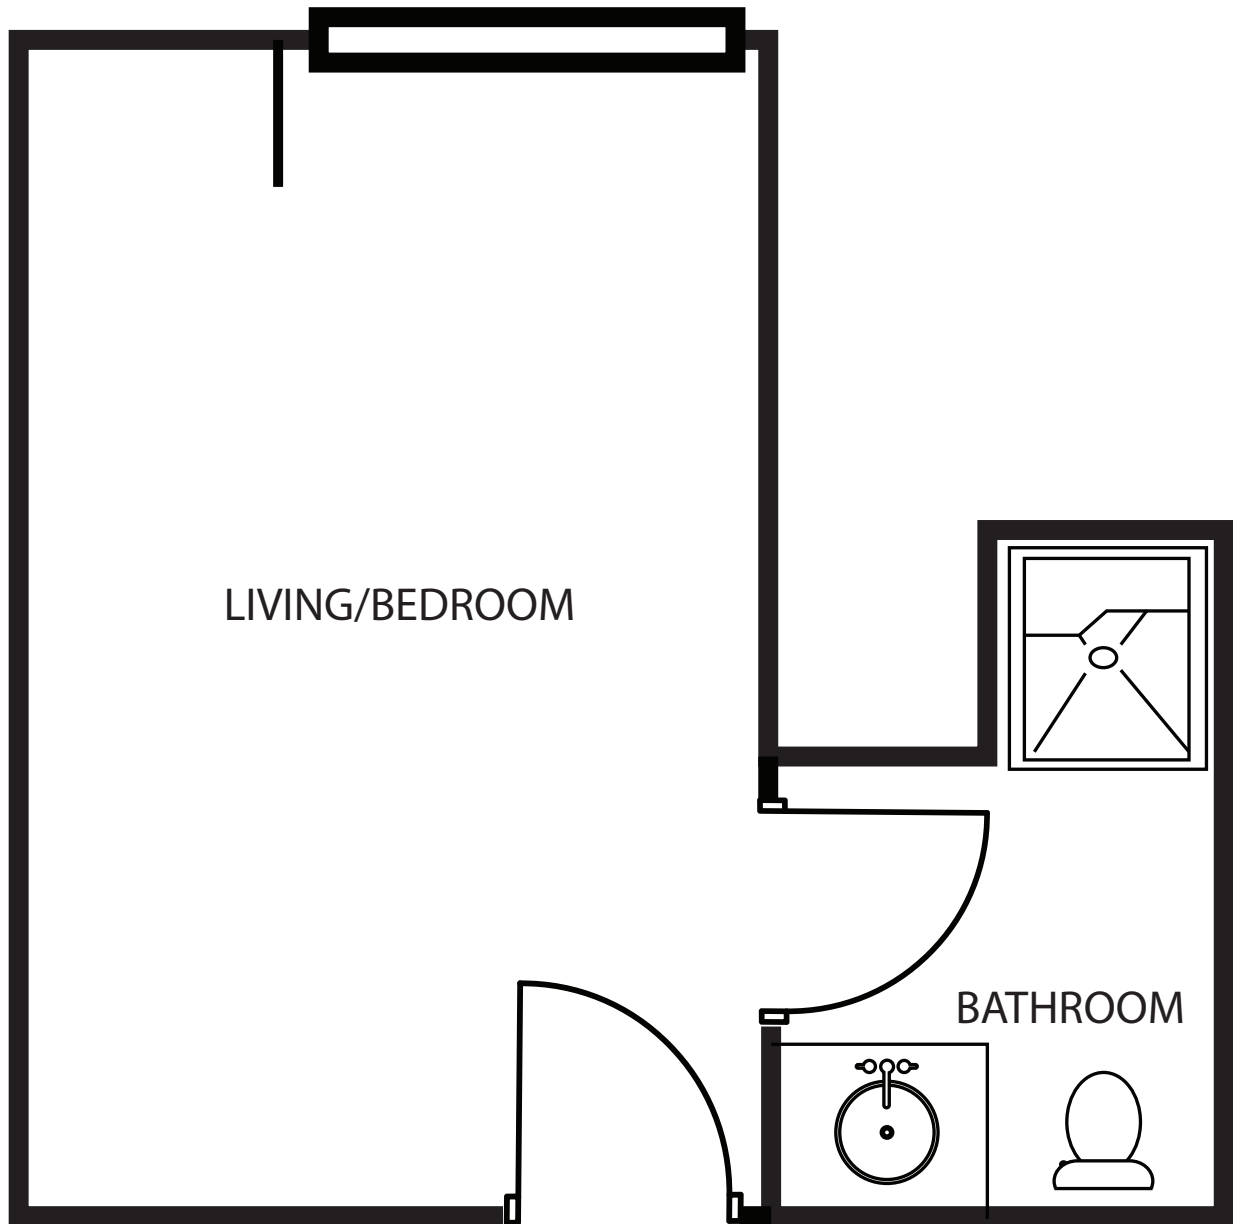

Westminster Place
Traditional
170 - 189 Square Feet

Plans are a general representation of the units shown. Details and dimensions may vary.