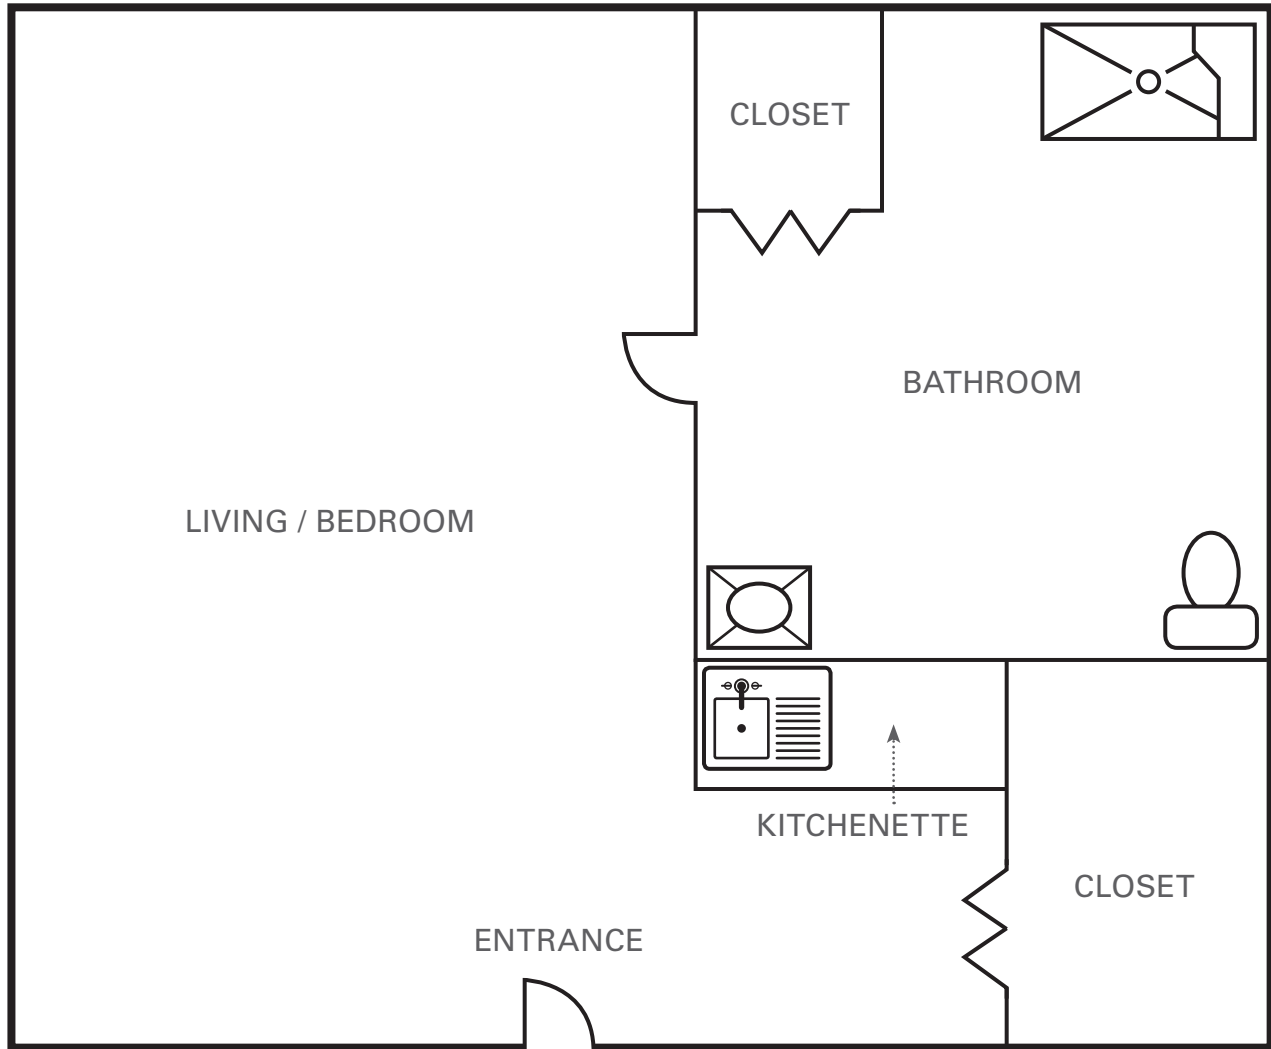

FLOOR PLANS

# Westminster Place of Oakmont

  
**Efficiency  
Handicapped**

230-305 SQUARE FEET (Not to scale)

**OakmontSrCare.org**  
**412.826.6088**