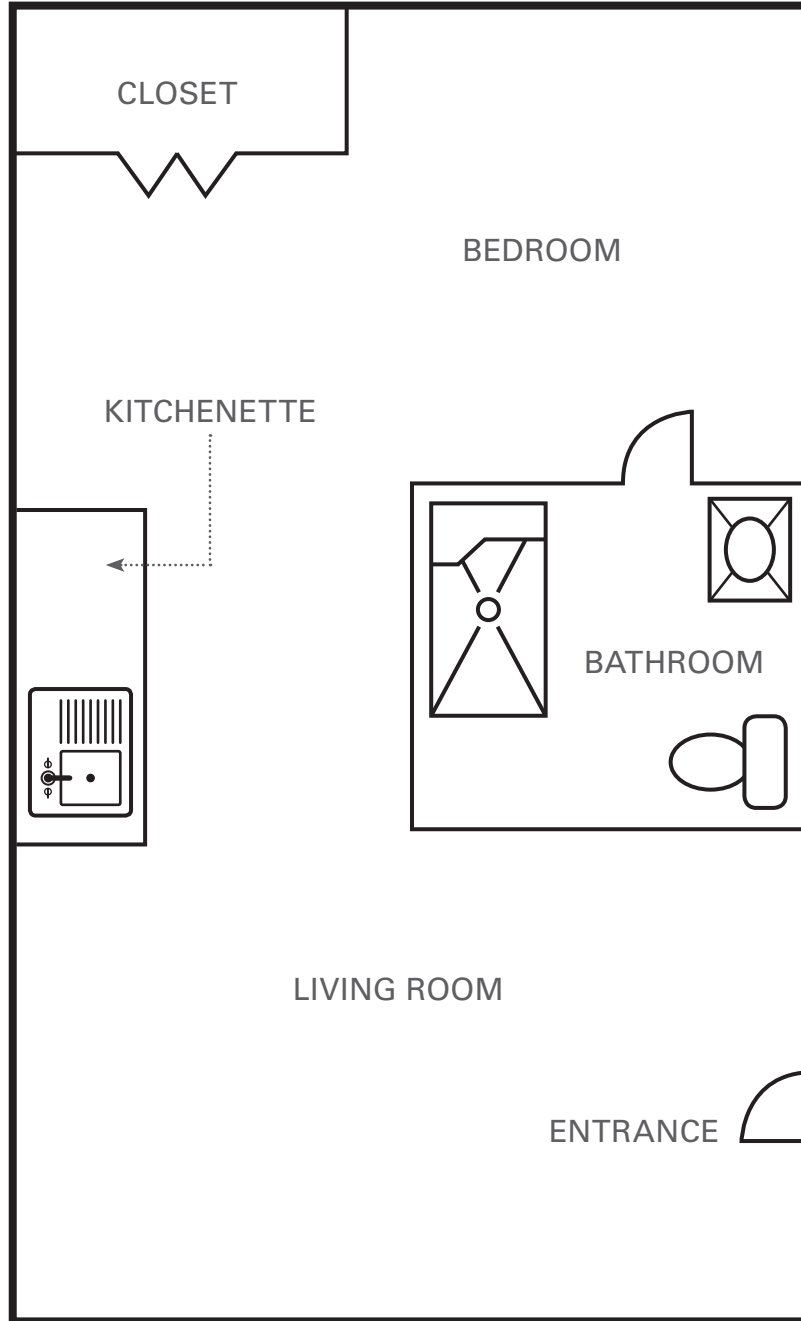

FLOOR PLANS

Westminster Place *of Oakmont*

One Bedroom Deluxe

381-415 SQUARE FEET (Not to scale)

OakmontSrCare.org
412.826.6088