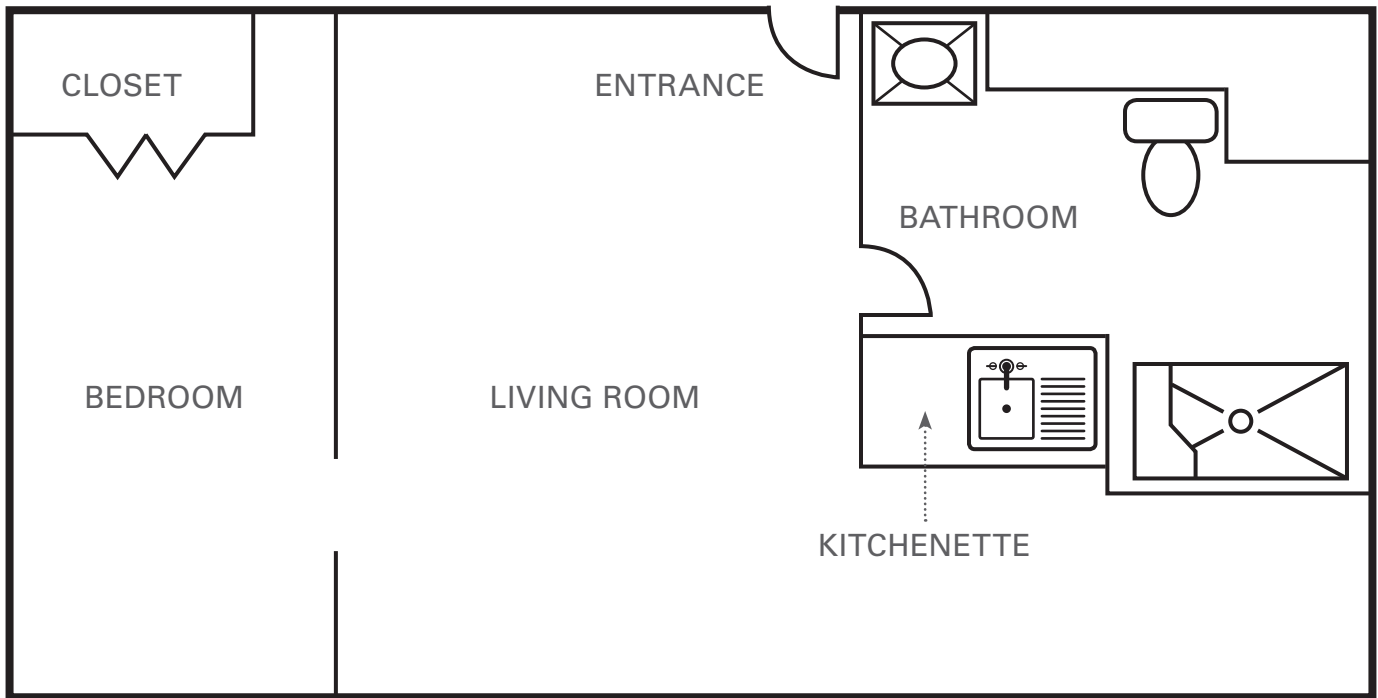

FLOOR PLANS

Westminster Place *of Oakmont*

**One
Bedroom
Grand #1**

472-580 SQUARE FEET (Not to scale)

OakmontSrCare.org
412.826.6088