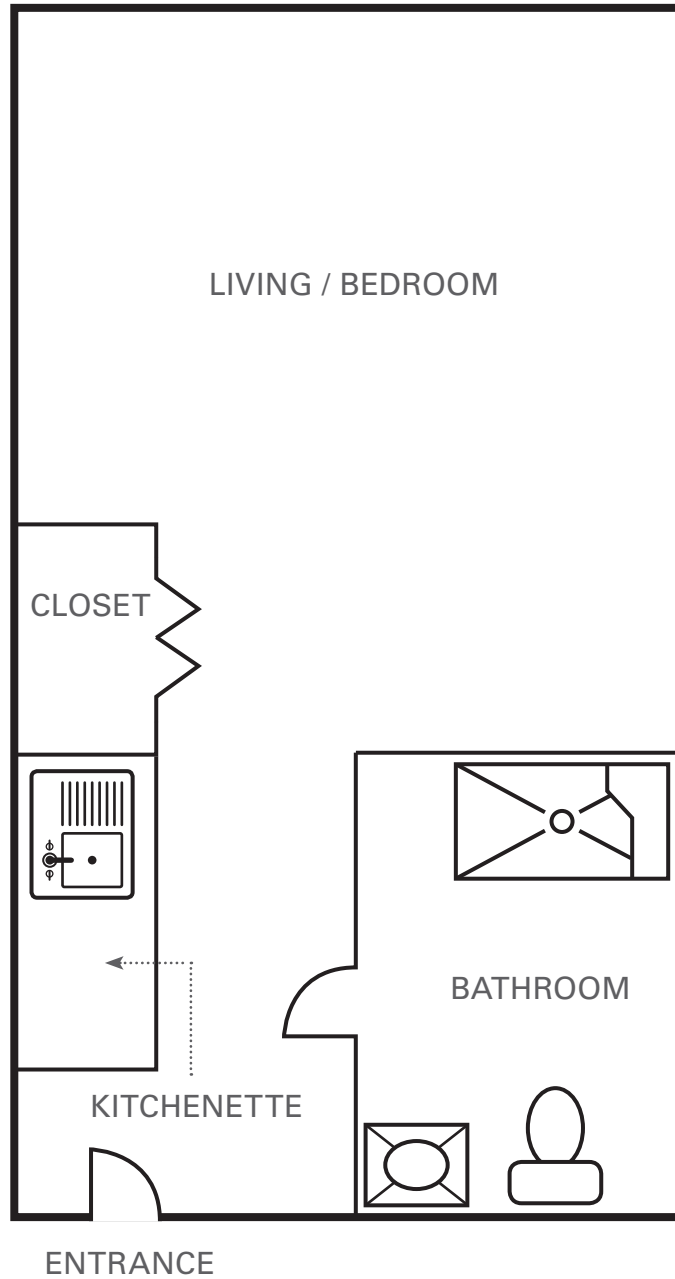

FLOOR PLANS

Westminster Place *of Oakmont*

Efficiency

230-305 SQUARE FEET (Not to scale)

OakmontSrCare.org
412.826.6088