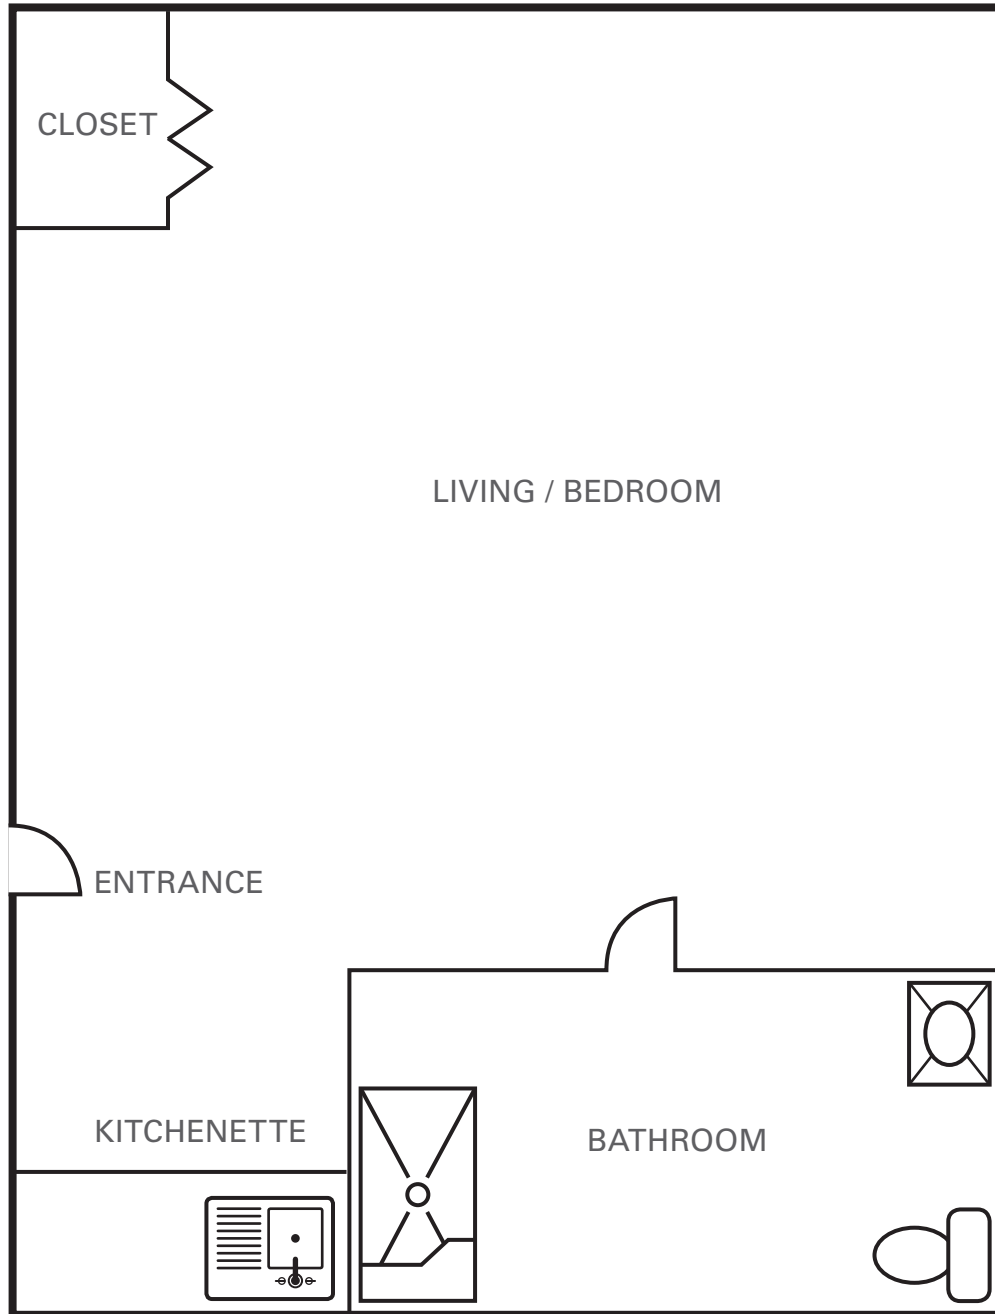

FLOOR PLANS

Westminster Place *of Oakmont*

Studio Deluxe

318–415 SQUARE FEET (Not to scale)

OakmontSrCare.org
412.826.6088