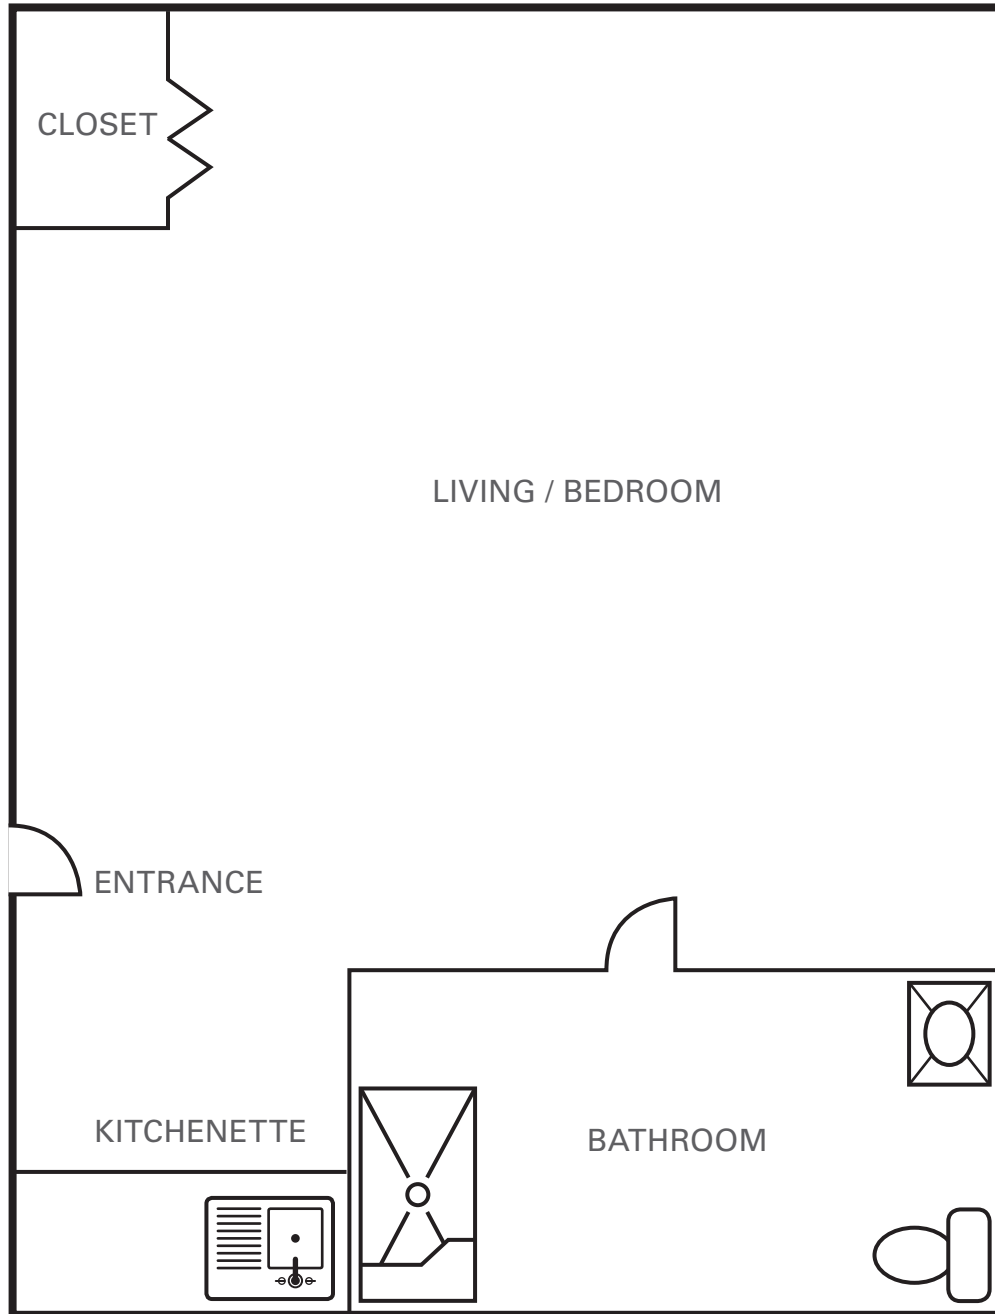

FLOOR PLANS

# Westminster Place of Oakmont

**Studio**

311-379 SQUARE FEET (Not to scale)

**OakmontSrCare.org**  
**412.826.6088**