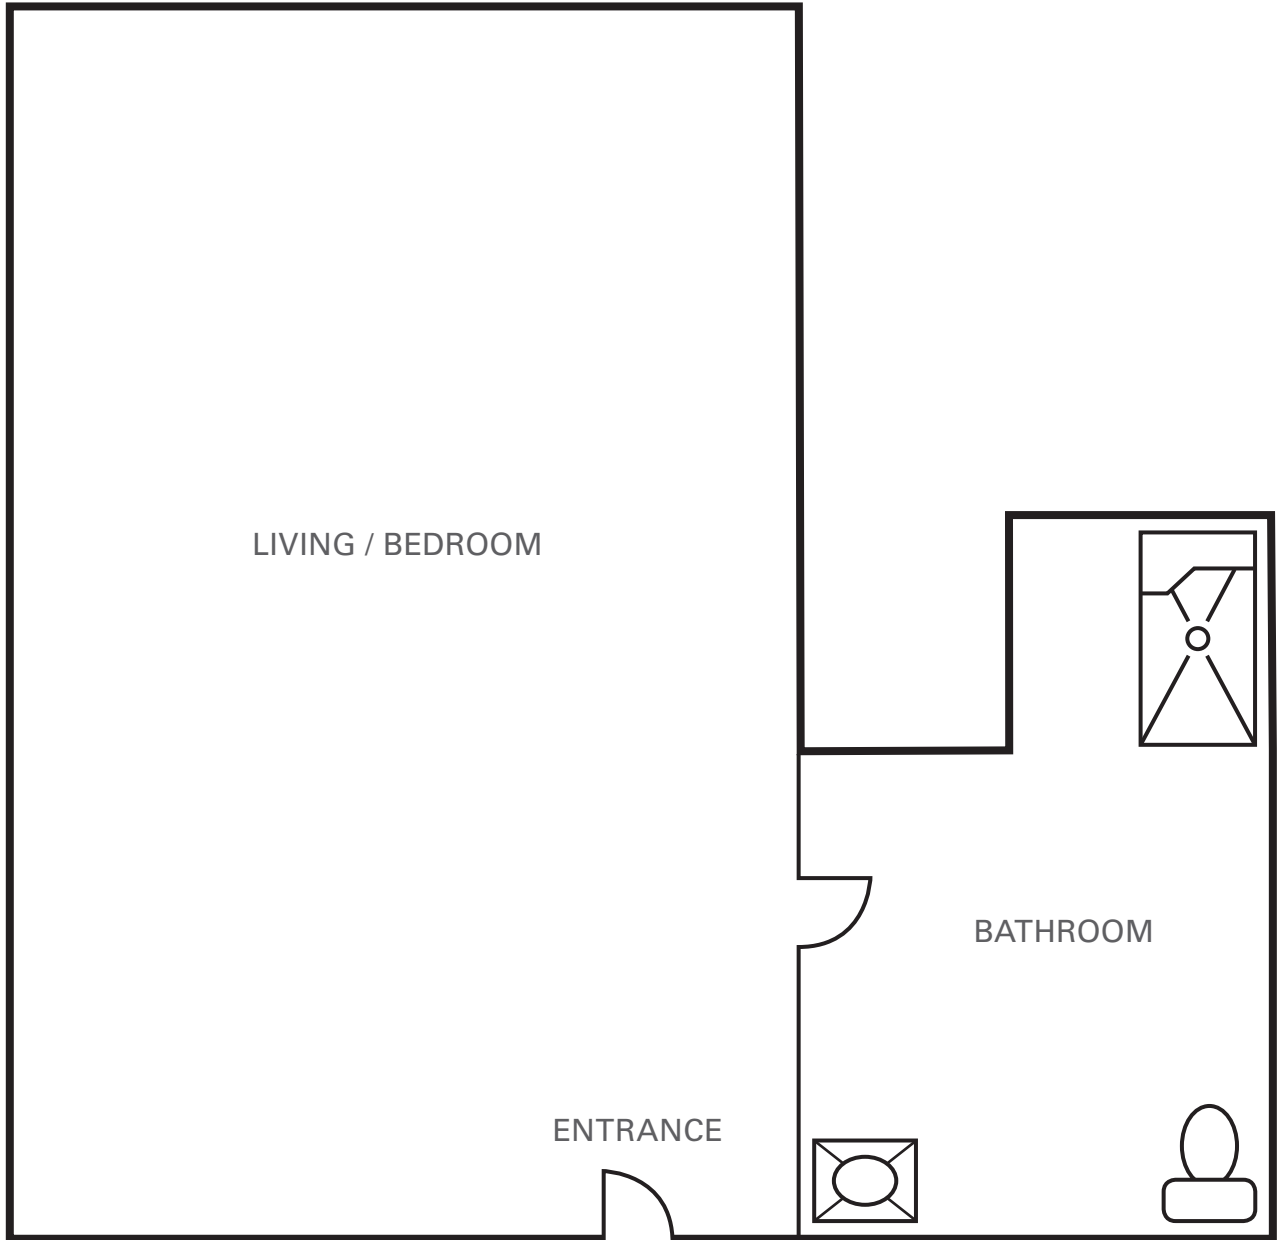

FLOOR PLANS

Westminster Place *of Oakmont*

Traditional

170-189 SQUARE FEET (Not to scale)

OakmontSrCare.org
412.826.6088